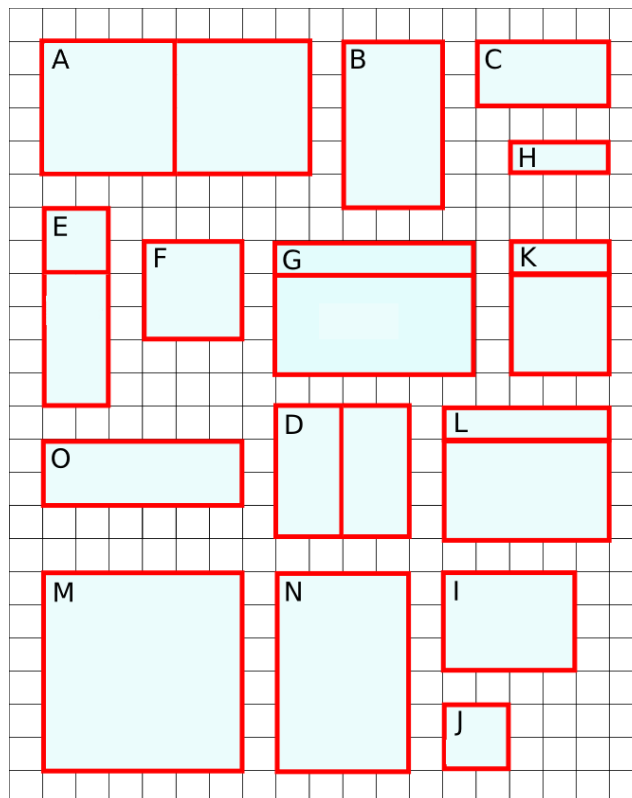

Warmsnug calculate the prices of their windows according to the area of glass used and the length of frame needed. They also add a fixed delivery cost.

Can you work out how Warmsnug arrived at the prices of the windows in each of the models below?

For each model, which window has been given an incorrect price?

	Standard	Regular	Superior	Deluxe
A	£625	£880	£1,015	£1,575
B	£410	£480	£530	£850
C	£225	£320	£335	£575
D	£385	£520	£575	£975
E	£325	£430	£465	£825
F	£235	£340	£360	£600
G	£525	£710	£880	£1,325
H	£135	£275	£190	£350
I	£285	£410	£445	£725
J	£145	£220	£215	£375
K	£315	£425	£460	£875
L	£455	£615	£690	£1,150
M	£625	£940	£1,095	£1,575
N	£465	£680	£775	£1,175
O	£305	£420	£455	£775