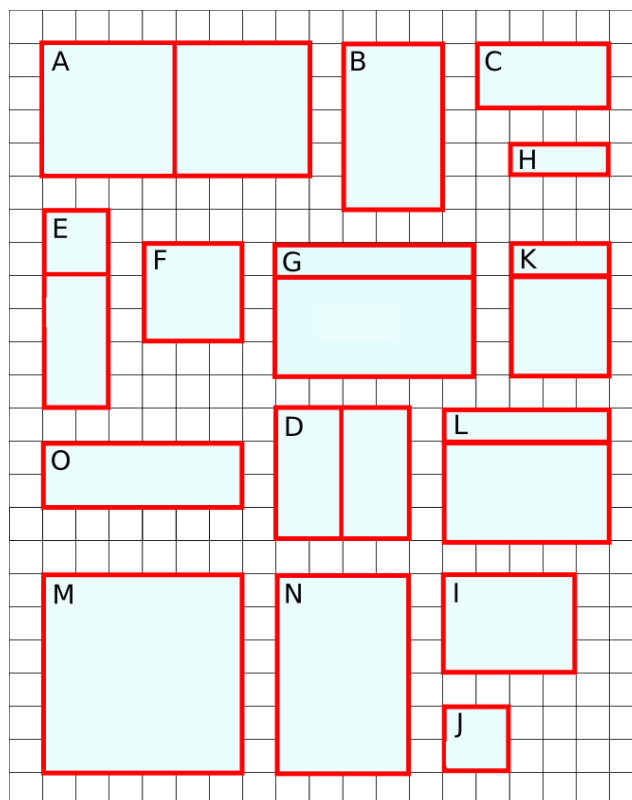

Warmsnug calculate the prices of their windows according to the area of glass used, the length of the exterior frame and the length of the interior partition.

Can you work out how Warmsnug arrived at the prices of the windows in each of the models below?

For each model, which window has been given an incorrect price?

	Standard	Regular	Superior	Deluxe
A	£680	£980	£1,075	£1,000
B	£395	£550	£540	£545
C	£280	£380	£340	£360
D	£440	£620	£560	£600
E	£400	£550	£480	£520
F	£285	£390	£360	£375
G	£580	£830	£780	£820
H	£175	£230	£180	£205
I	£340	£470	£450	£460
J	£180	£240	£200	£220
K	£370	£515	£450	£490
L	£510	£725	£670	£710
M	£660	£960	£1,080	£1,020
N	£595	£740	£780	£835
O	£380	£595	£480	£500