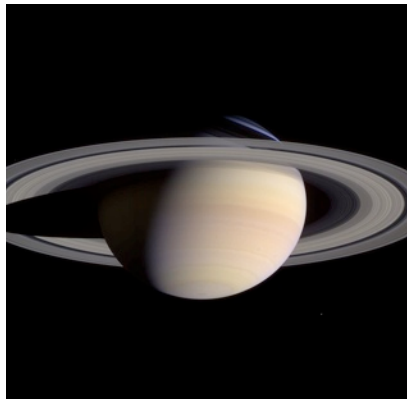

Wag Worms

When intergalactic Wag Worms are born they look just like a cube. 

Each year they grow another cube in any direction (except on their faces, of course). So a two-year-old Wag Worm might look like any of these:

So one shape a three-year-old Worm can be is this:

Can you find all the shapes a three-year-old Wag Worm could be?

Image of Saturn: NASA / Wikimedia Commons